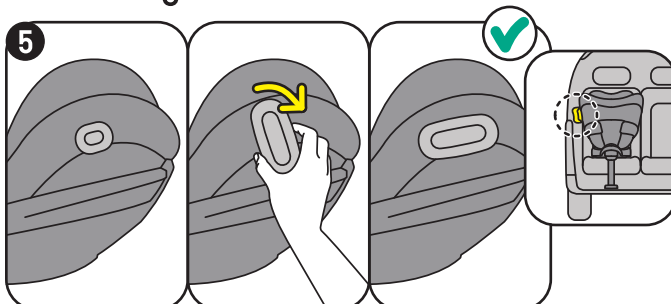

Go Beyond

-  Rear facing
-  40 - 87 cm
-  Age approx.: 0 - 18 months
-  Max. weight: 13 kg

<https://hello.besafe.com/en/support/besafe-go-beyond>

support.global@besafe.com

Adjusting the seat to fit the child

Attaching the SIP+

Operating the handlebar

This Quick Guide is made of polypropylene.
Please recycle according to your local regulations.

Installation on the BeSafe Beyond Base

Using the lay-flat function (base installation only)

Removing the seat from the base

Installation with the car belt