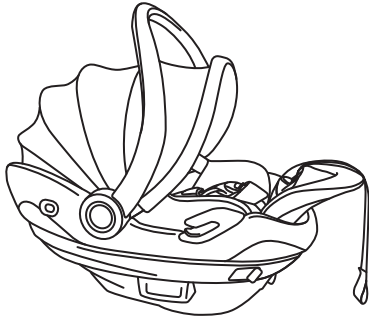

Go Beyond

-  Rear facing
-  40 - 87 cm
-  Age approx.: 0 - 18 months
-  Max. weight: 13 kg

<https://hello.besafe.com/en/support/besafe-go-beyond>

support.global@besafe.com

Adjusting the seat to fit the child

Attaching the SIP+

Operating the handlebar

This Quick Guide is made of polypropylene.
Please recycle according to your local regulations.

Installation on the BeSafe Beyond Base

Using the lay-flat function (base installation only)

Removing the seat from the base

Installation with the car belt