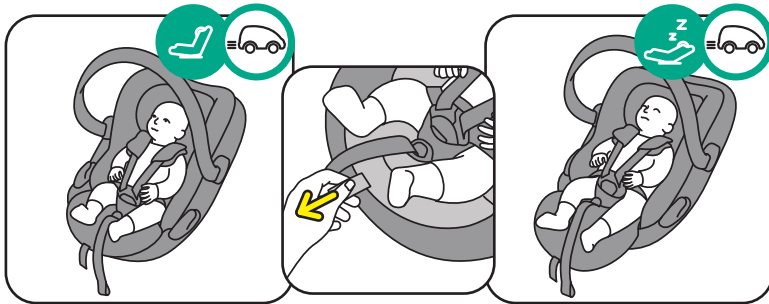

Go Beyond

-  Rear facing
-  40 - 87 cm
-  Age approx.: 0 - 18 months
-  Max. weight: 13 kg

<https://hello.besafe.com/en/support/besafe-go-beyond>

support.global@besafe.com

Adjusting the seat to fit the child

Attaching the SIP+

Operating the handlebar

This Quick Guide is made of polypropylene.
Please recycle according to your local regulations.

Installation on the BeSafe Beyond Base

Using the lay-flat function (base installation only)

Removing the seat from the base

Installation with the car belt