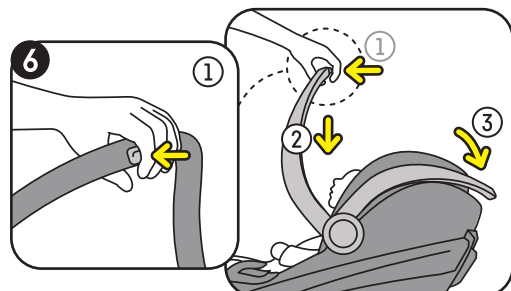

Go Beyond

-  Rear facing
-  40 - 87 cm
-  Age approx.: 0 - 18 months
-  Max. weight: 13 kg

<https://hello.besafe.com/en/support/besafe-go-beyond>

support.global@besafe.com

Adjusting the seat to fit the child

Attaching the SIP+

Operating the handlebar

This Quick Guide is made of polypropylene.
Please recycle according to your local regulations.

Installation on the BeSafe Beyond Base

Using the lay-flat function (base installation only)

Removing the seat from the base

Installation with the car belt