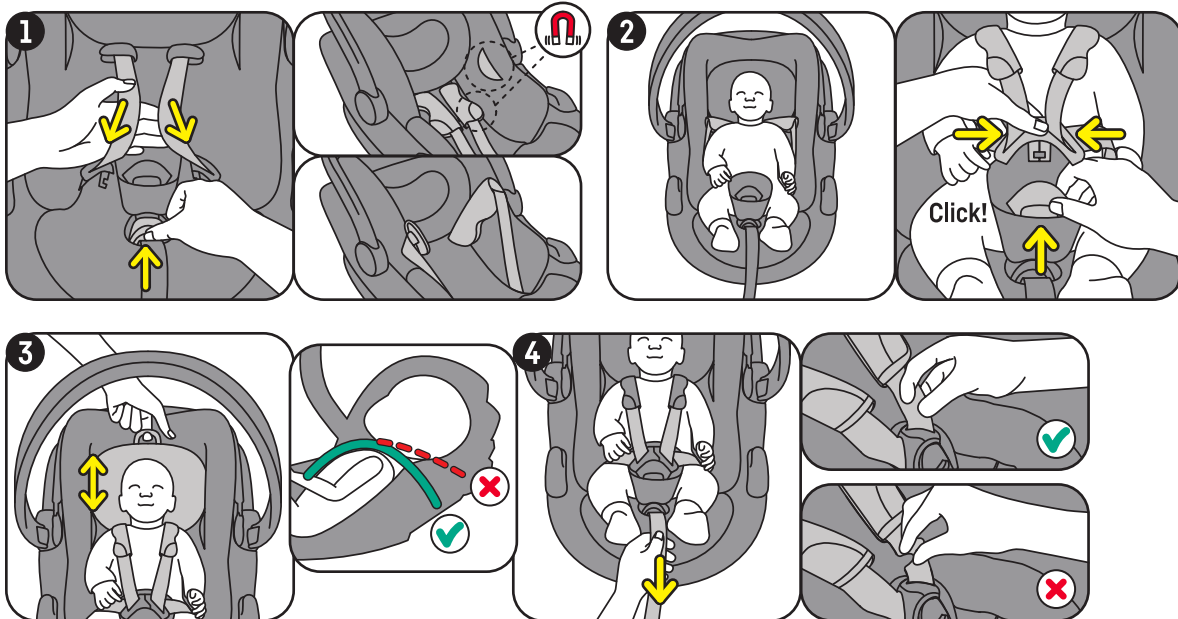

Go Beyond

-  Rear facing
-  40 - 87 cm
-  Age approx.: 0 - 18 months
-  Max. weight: 13 kg

<https://hello.besafe.com/en/support/besafe-go-beyond>

support.global@besafe.com

Adjusting the seat to fit the child

Attaching the SIP+

Operating the handlebar

This Quick Guide is made of polypropylene.
Please recycle according to your local regulations.

Installation on the BeSafe Beyond Base

Using the lay-flat function (base installation only)

Removing the seat from the base

Installation with the car belt