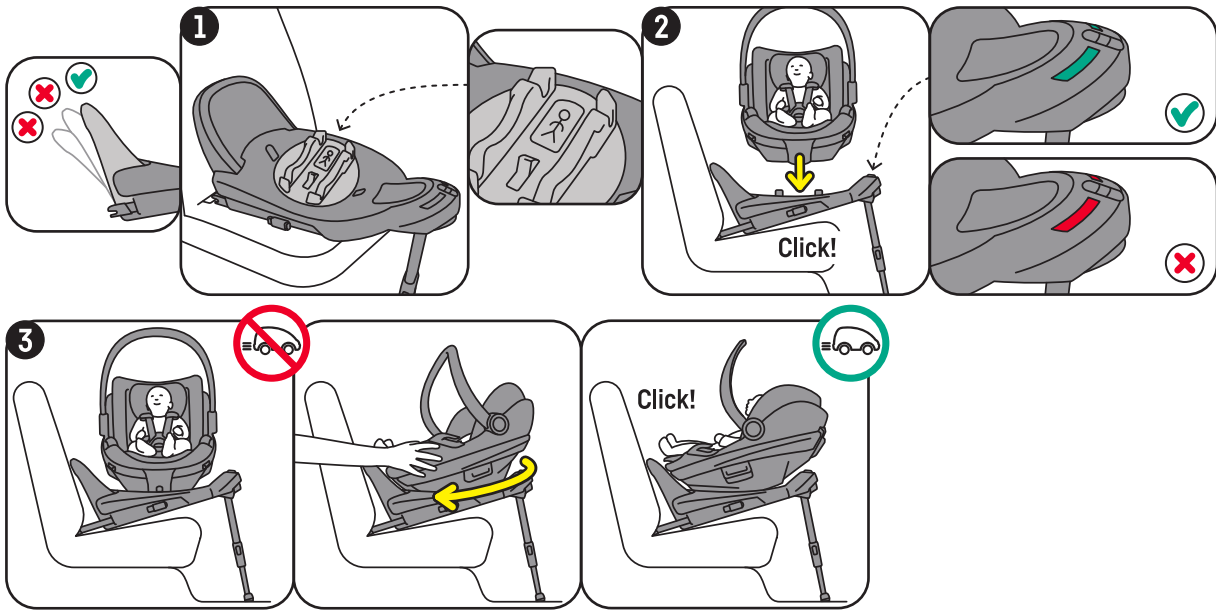

Go Beyond

-  Rear facing
-  40 - 87 cm
-  Age approx.: 0 - 18 months
-  Max. weight: 13 kg

<https://hello.besafe.com/en/support/besafe-go-beyond>

support.global@besafe.com

Adjusting the seat to fit the child

Attaching the SIP+

Operating the handlebar

This Quick Guide is made of polypropylene.
Please recycle according to your local regulations.

Installation on the BeSafe Beyond Base

Using the lay-flat function (base installation only)

Removing the seat from the base

Installation with the car belt