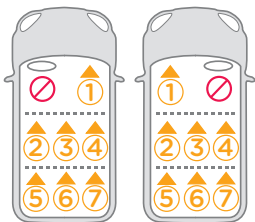

Duallo™

group 2/3 booster

check my fit
in your car

car seat-to-vehicle fit guide

GB Vehicle Fitting Information

The Joie booster with latch is classified for “Semi-Universal” child restraint system use. It is suitable for fixing into the seat positions of most cars. The figures on the diagram below correspond with the vehicle fitting positions listed in the following pages.

Seat positions in other cars may also be suitable to accept the booster. The following Vehicle Fitting Information is only for vehicles sold in European markets. If in doubt, consult either the booster manufacturer or the distributor.