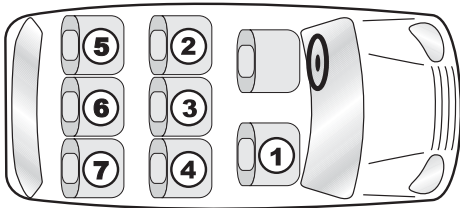

○ = i-SIZE BASE / i-SIZE FLEX BASE
○ = i-SIZE FLEX BASE

Trafic II Phase 1	2001 - 2006	③ ⑥
Trafic II Phase 2 (Facelift 2007)	2007 - 07/10	③
Trafic II Phase 3	08/10	② ③
Trafic III	07/14	② ④
Twingo	1998 - 2007	⊘ ① ② ④
Twingo II (Facelift)	01/12	⊘ ①
Twingo III	07/14	② ④
Twingo III	09/14	⊘ ①
Vel Satis (Facelift 2005)	2002	② ④
ZOE	10/12	⊘ ① ② ④
ZOE	03/13	⊘ ① ② ④
ZOE	06/13	⊘ ① ② ④
SAAB *		
9-3 Sportkombi	2005 - 2007	② ④
9-5 Sportkombi	2005 - 2010	② ④
SEAT *		
Alhambra (Facelift)	2005	② ③ ④

Alhambra (7N) ⁵⁾	10/10	② ③ ④ ⑤ ⑦
Altea	2004	② ④
Altea Freetrack (Facelift 2009)	2007	② ④
Altea XL	2006	② ④
Ateca	06/16	② ④
Exeo	2009	⊘ ① ② ④
Exeo	2009	② ④
Exeo (Facelift)	12/11	② ④
Exeo (Facelift)	12/11	② ④
Ibiza (6K)	1993 - 2002	② ④
Ibiza (6L) (Facelift 2006)	2002 - 2008	② ④
Ibiza (6J)	2008	② ④
Ibiza	2010	② ④
Leon	1999 - 2006	② ④
Leon (1P)	2005	② ④
Leon 3+5	05/12	② ④
Leon	11/12	② ④
Leon ST	06/13	② ④
Leon ST	2014	② ④
Mii 3 (baugleich VW Up)	2011	② ④
Mii 5 (baugleich VW Up)	05/12	② ④
Toledo M1 5	1999 - 2004	② ④
Toledo	2004	② ④