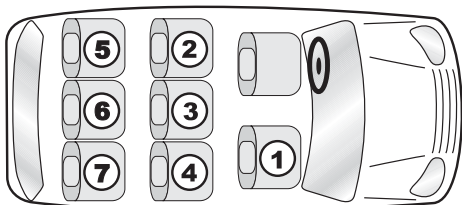

○ = i-SIZE BASE / i-SIZE FLEX BASE
○ = i-SIZE FLEX BASE

Civic Wagon	01/14	② ④
CR-V	01/02	② ④
CR-V	2006	② ④
CR-V	10/12	② ③ ④
CR-V (Facelift)	2015 - 2017	② ③ ④
CR-V 5	09/18	② ④
CR-V 7	09/18	② ④
CR-Z	06/10	② ④
FR-V 6	2005	② ④
HR-V	08/15	② ④
Insight	04/09	② ④
Jazz 5 (Facelift)	2005 - 2008	② ④
Jazz 5	11/08	② ④
Jazz (AA)	04/11	② ④
Jazz	08/15	② ④
HYUNDAI *		
Getz	2002 - 2005	② ④
Getz	2005 - 2008	② ④
Grand Santa Fe 7	10/13	② ④

H1	2008	② ④
i10	2008	② ④
i10	11/13	② ④
i20	2009	② ④
i20 (PBT) 3+5 (Facelift)	06/12	② ④
i20	10/14	② ④
i20 5	12/14	② ④
i20 3	03/15	② ④
i30 ;	2007	② ④
i30 (FDH)	07/10	② ④
i30 (GD)	03/12	② ④
i30 cw (GD)	06/12	② ④
i30 (GD) 5	03/15	② ④
i30 (GD) 3	02/13	② ④
i40	10/11	② ④
i40 (Facelift)	01/14	② ④
i40	2011 - 2015	② ④
iX20 (JC)	11/10	② ④
iX35	2010	② ④
iX35 (Facelift)	10/13	② ④
iX55	2009	② ④
Matrix	2008	② ④
Santa Fe	04/06	② ④
Santa Fe (Facelift)	01/10	② ④
Santa Fe	03/12	② ④
Santa Fe (DM)	09/12	② ④