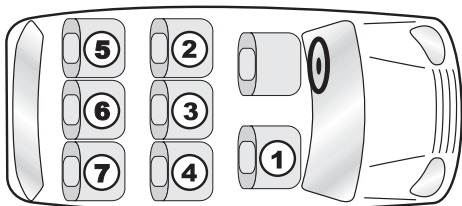

= i-SIZE BASE / i-SIZE FLEX BASE
	= i-SIZE FLEX BASE

Flavia (JS)	06/12		(2) (4)
Musa (Facelift 2007)	2004		(2) (4)
Phedra (Facelift 2009)	2002		(2) (4)
Thema	11/11		(2) (4)
Voyager	2011 - 2015		(6)
Ypsilon (Facelift 2007)	2003		(2) (4)
Ypsilon (402)	06/11		(2) (4)
LANDROVER *			
Discovery 4 (Facelift 10/11)	2009		(2) (4)
Discovery 5	2016	①	(2) (4) (5) (7)
Discovery Sport	09/14		(2) (4)
Freelander 2 (Facelift 03/11)	2006		(2) (4)
Freelander 2 (Facelift 2)	2013		(2) (4)
Range Rover	09/12		(2) (4)
Range Rover	10/12		(2) (4)
Range Rover Evoque 5 3+5	2011		(2) (4)
Range Rover Evoque	2019		(2) (4)
Range Rover Sport (Facelift 2010)	2005		(2) (4)

Range Rover Sport	09/13		(2) (4)
Range Rover Sport	2013		(2) (4)
Range Rover Velar	2017		(2) (4)
LEXUS *			
CT 200h (A10(A))	03/11		(2) (4)
GS 450h (HL10(A))	06/12		(2) (4)
IS (XE2) (Facelift)	11/10		(2) (4)
RX 400h	2006		(2) (4)
RX 450h	2009		(2) (4)
RX 450h	07/12		(2) (4)
MASERATI *			
Quattroporte	2008		(2) (4)
Gran Turismo	2008		(2) (4)
MAZDA *			
2 DE	2007		(2) (4)
2 DY	2003 - 2007		(2) (4)
2 (Facelift)	10/10		(2) (4)
2 DJ	02/15		(4)
3	2003		(2) (4)
3 (Facelift)	11/10		(2) (4)
3 (BL)	04/09		(2) (4)
3 (BM)	10/13		(2) (4)
3 (BM)	10/13		(2) (4)
323	01/01		(2) (4)
5 (Facelift 2008)	2005		(2) (4)
5 CW	09/10		(2) (4)
5 CW	03/13		(2) (4)
6 (Facelift 2005)	05/02 - 2008		(2) (4)
6 :	2008		(2) (4)