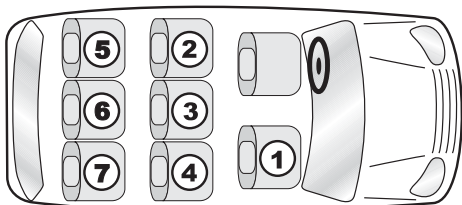

○ = i-SIZE BASE / i-SIZE FLEX BASE
○ = i-SIZE FLEX BASE

GLK (X204) (Facelift)	06/12	② ④
M (W164)	2005 - 2011	② ④
M (W166)	11/11	② ④
R (W251/V251)	12/05	② ④ ⑤ ⑦
R (W251)	09/10	② ④
S (W211) (Facelift 2009)	2005	② ④
S (A217)	12/15	② ④
Sprinter	07/13	② ③ ⑤ ⑥
V (W447)	03/14	② ③ ④ ⑤ ⑥ ⑦
Vaneo (W414)	2001 - 2005	② ③ ④
Viano 6	09/03	② ④ ⑤ ⑦
Viano (Facelift 2010)	09/03	② ④ ⑤ ⑦
Viano (W639) (Facelift)	10/10	② ④ ⑤ ⑥
Viano Marco Polo (W639)	2003 - 2014	③ ④ ⑥ ⑦
Vito (V639) (Facelift)	10/10	② ③ ⑤ ⑥
MERCEDES-MAYBACH *		
S-Klasse (X222) 	12/14	② ④

MG *		
3	2013	② ④
MITSUBISHI *		
ASX	2010	② ④
Colt (Z30) 3+5	2004 - 2008	② ④
Colt (Z30) 5 (Facelift 2008)	2008	② ④
Grandis	2004 - 2011	② ④
Lancer ;	2007	② ④
Lancer FL	11/11	② ④
L200 D/cab	2015	② ④
L200 D/cab	2018	② ④
Outlander	2006	② ④
Outlander	08/18	② ④
Outlander PHEV	10/13	~~①~~
Outlander PHEV	09/18	~~①~~ ② ④
Pajero V80	02/07	④
Pajero Sport	08/19	② ④
Space Star	06/18	② ④
NISSAN *		
Cube Z12	2008	② ④
Infiniti Q30	12/15	② ④
Infiniti QX30	12/15	② ④
Juke (F15)	2010	② ④
Leaf (ZE0)	04/12	② ④
Maxima (A33)	2000 - 2004	② ④
Micra (K11)	1993 - 2003	② ④