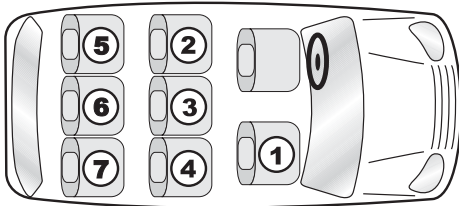

○ = i-SIZE BASE / i-SIZE FLEX BASE
○ = i-SIZE FLEX BASE

Golf IV Variant 	1999 - 2006	(2) (4)
Golf V 	2003	(2) (4)
Golf V (R32)	09/05	(2) (4)
Golf V Plus ⁵⁾	2005	(2) (4)
Golf V Plus	2006 - 2009	(2) (4)
Golf V Variant 5	2007	(2) (4)
Golf VI	08/08	(2) (4)
Golf VI Variant (Facelift 2009) 	2009	(2) (4)
Golf VI (1K) 	06/11	(2) (4)
Golf VI Plus (Facelift)	2009	(2) (4)
Golf VII	08/12	(2) (4)
Golf VII (Facelift 2017)	2012	(2) (4)
Golf VII Sportsvan 	06/14	(2) (4)
Golf VII	09/13	(2) (4)
Golf VII (GTE) 	08/14	(2) (4)
Jetta VI	01/11	(2) (4)
Jetta VI (Facelift)	09/14	(2) (4)

Jetta Hybrid	03/13	(2) (4)
Lupo	1998 - 2005	(2) (4)
Passat (B6) ; (Facelift 2010)	2005	(2) (4)
Passat B7 ;	2010	(2) (4)
Passat B7 Alltrack 	02/12	(2) (4)
Passat B8 ;	11/14	(2) (4)
Passat CC	2008	(2) (4)
Phaeton	2002	(2) (4)
Polo III (Facelift 1999)	1994 - 2001	(2) (4)
Polo III (Facelift 1999)	1999 - 2001	(2) (4)
Polo IV (Facelift 2005)	2001 - 2005	(2) (4)
Polo V	2009	(2) (4)
Polo V (Facelift) 	03/14	(2) (4)
Scirocco III	08/08	(2) (4)
Sharan (Facelift)	2004	(2) (3) (4)
Sharan II ⁵⁾	2010	(2) (3) (4) (5) (7)
T5 California (Facelift 2010)	2003	(4) (6) (7)
T5 Caravelle (Facelift 2010)	2003	(2) (3)
T5 Multivan 	2003	(2) (4) (5) (7)
T5 Multivan (Facelift 2010)	2003	(2) (4) (5) (7)
T5-Kombi	11/13	(2) (3) (5) (7)
T6	2015	(4) (6) (7)