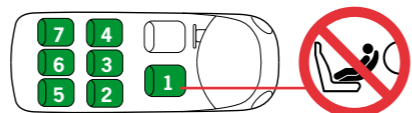

Manufacturer	Model	1st year of production	Approved seats	Standing height child
Alfa Romeo	147	2007	2,4	
	156 wagon	2005	2,4	
	159	2005	2,4	
	Giulia	2015	2,4	
	Giulietta	2010	2,4	
	Mito	2008	1,2,4	
	GT Sportcoupe*	2010	2,4	<1,35 m.
	Stelvio	2017	2,4	
Audi	A1*	2010	2,4	<1,35 m.
	A2	2000	2,4	
	A3, S3	1997	2,4	
	A3, S3	2003	1,2,4	
	A3 sportback	2003	1,2,4	
	A3 cabrio*	2008	1,2,4	<1,35 m.
	A4, S4, RS4	1998	1,2,4	
	A4 avant	1996	2,4	
	A4, S4, RS4	2000	1,2,4	
	A4 avant	2000	1,2,4	
	A4 cabrio	2002	1,2,4	
	A4 imo	2015	1,2,4	
	A4 avant	2015	1,2,4	
	A5, S5*	2007	1,2,4	<1,35 m.
	A5 sportback	2009	1,2,4	
	A5 cabrio*	2009	2,4	<1,35 m.
	A5 coupe	2016	2,4	
	A6, S6, RS6	1998	2,4	
	A6, S6, RS6, avant	2004	1,2,4	
	A7	2010	1,2,4	
	A7 sportback	2010	1,2,4	
	A8, S8	1998	2,4	
	A8, S8	2010	1,2,4	
	E-tron	2019	1,2,4	
	Q2	2016	1,2,4	
	Q3	2010	1,2,4	
	Q3	2018	1,2,4	
	Q5	2008	1,2,4	
	Q5	2016	1,2,4	
	Q7	2006	1,2,4	
	Q7	2015	1,2,4	
	Q8	2019	1,2,4	
	TT *	2015	1,2,4	<1,35 m.
BMW	1 serie *	2005	2,4	<1,35 m.
	2 serie Active tourer	2014	2,4	
	2 serie Gran tourer	2015	2,4	
	3 serie	1998	2,4	
	3 serie Sedan	2018	2,4	
	4 serie Gran coupe	2014	2,4	
	5 serie	2000	2,4	
	5 serie Limousine	2016	2,4	
	5 serie Touring	2017	2,4	
	6-serie	2003	2,4	
	6 serie GT	2017	2,4	
	7 serie	2001	2,4	
	7 serie	2015	2,4	
	8 serie Coupe	2018	2,4	

Manufacturer	Model	1st year of production	Approved seats	Standing height child
	i3	2013	2,4	
	Mini	2006	2,4	
	Mini Clubman	2007	2,4	
	Mini Clubman	2015	1,2,4	
	Mini Countryman	2010	2,4	
	Mini Countryman	2016	1,2,4	
	X1	2004	2,4	
	X1	2015	2,4	
	X3	2004	2,4	
	X3	2017	2,4	
	X4	2018	2,4	
	X5	2004	2,4	
	X5	2018	2,4	
	X6	2008	2,4	
	X6	2008	2,4	
	X7	2018	2,4,7	
Chvrolet	Aveo	2006	2,4	
	Captiva	2006	2,4	
	Cruze	2009	2,4	
	Epica	2006	2,4	
	Kalos	2002	2,4	
	Lacetti	2004	2,4	
	Malibu	2011	2,4	
	Matiz	2005	2,4	
	Nubira	2009	2,4	
	Orlando	2011	2,4	
	Spark	2009	2,4	
	Trax	2013	2,4	
Chrysler	300 CC	2008	2,4	
	Dodge Caliber	2006	2,4	
	Dodge Journey	2009	2,4	
	Jeep Cherokee	2002	2,4	
	Jeep Grand Cherokee	1992	2,4	
	Jeep Patriot	2006	2,4	
	Jeep Wrangler	2011	2,4	
	PT cruiser	2000	2,4	
	Voyager	2001	2,4,5,7	
Citroen	Berlingo	2008	1,2,4	
	Berlingo XTR	2008	2,4	
	Berlingo	2018	2,3,4	
	C1	2005	2,4	
	C1	2014	2,4	
	C2	2004	2,4	
	C3	2004	2,4	
	C3	2016	1,2,4	
	C3 Picasso	2009	2,4	
	C3 Aircross	2017	2,4	
	C4	2004	2,4	
	C4 Cactus	2014	2,4	
	C4 Aircross	2012	2,4	
	C4 Picasso	2007	1,2,3,4	
	C4 Picasso	2013	2,3,4	
	C4 Grande Picasso	2007	1,2,3,4	
	C4 Grande Picasso	2013	2,3,4	
	C5	2000	2,4