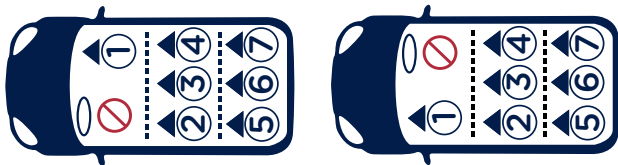

Designed
around your life

vehicle fitting information

This Child Restraint System is classified for “ISOFIX Universal” use. It is suitable to fix into seat positions in most cars.

The numbers on the diagram below correspond with the vehicle fitting positions listed in the following pages.

Before you purchase the vehicle, check that it is equipped with the appropriate anchorages.

ALWAYS give priority to the rear seats of your vehicle.

DO NOT fit your child restraint onto a vehicle seat fitted with an airbag, unless it can be, and is deactivated. Death or serious injuries can be caused by an activated **AIRBAG** system.