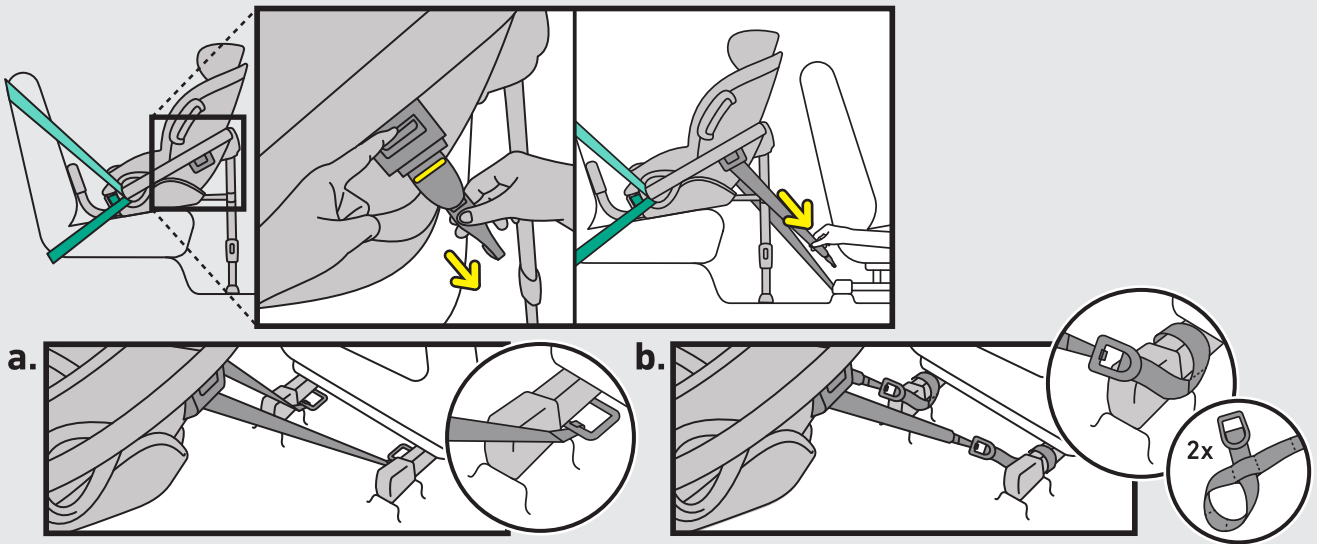

max. 125 cm
max. 36 kg

SCAN ME
FOR HELP

1. Installation

2. Usage

3. Installation baby shell (only Stretch B)

4. De-installation