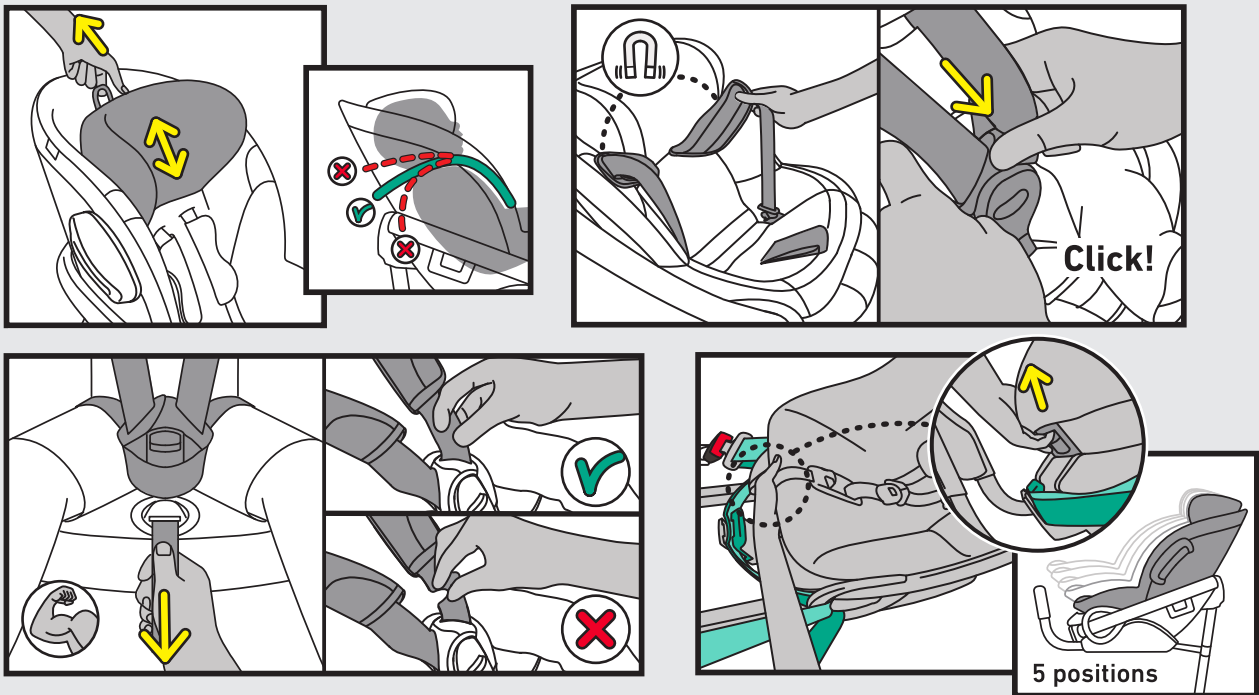

max. 125 cm
max. 36 kg

SCAN ME
FOR HELP

1. Installation

2. Usage

3. Installation baby shell (only Stretch B)

4. De-installation