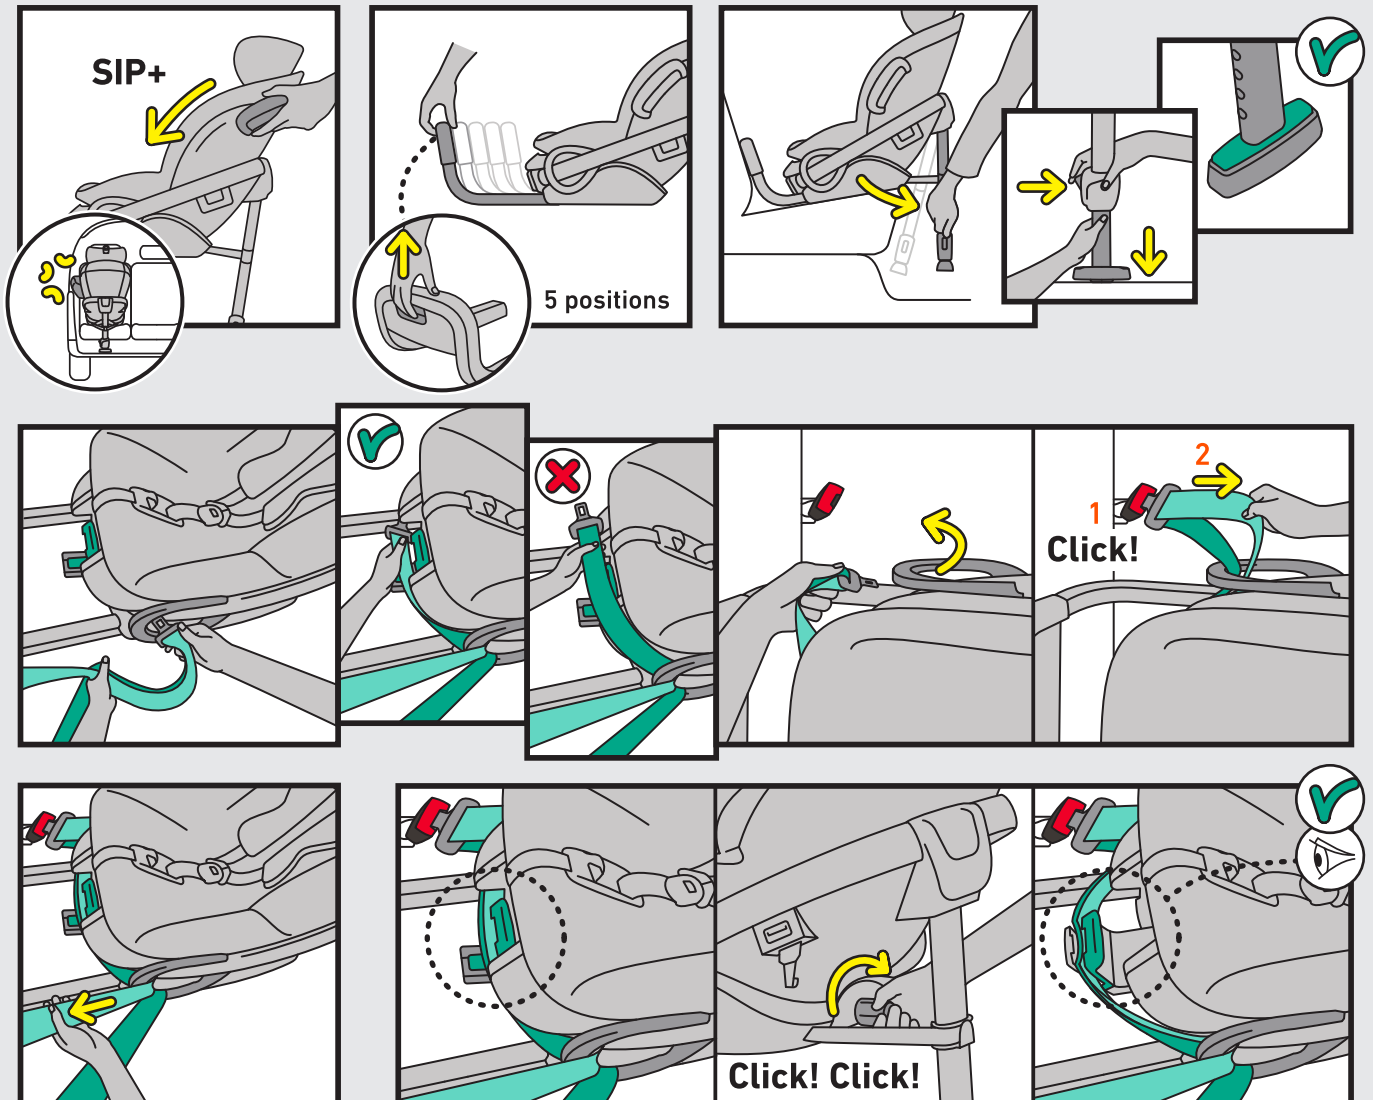

QUICK GUIDE

Stretch

approx.
2 years

max. 125 cm
max. 36 kg

SCAN ME
FOR HELP

Stretch B

max. 60 cm

max. 87 cm

max. 125 cm
max. 36 kg

SCAN ME
FOR HELP

1. Installation

2. Usage

3. Installation baby shell (only Stretch B)

4. De-installation