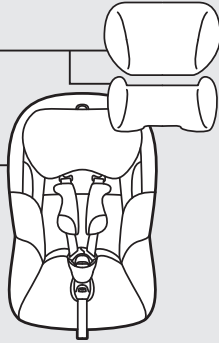

QUICK GUIDE

Stretch

approx.
2 years

max. 125 cm
max. 36 kg

SCAN ME
FOR HELP

Stretch B

max. 60 cm

max. 87 cm

max. 125 cm
max. 36 kg

SCAN ME
FOR HELP

1. Installation

2. Usage

3. Installation baby shell (only Stretch B)

4. De-installation