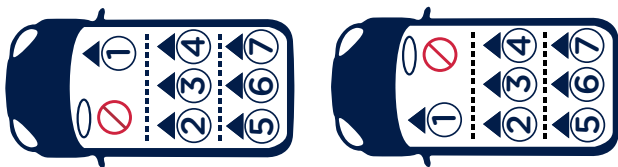

norr™

car seat-to-vehicle fit guide

nuna®

Designed
around your life

nuna®

vehicle fitting information

This Enhanced Child Restraint System is classified for “ISOFIX Universal” use. It is suitable to fix into seat positions in most cars.

The numbers on the diagram below correspond with the vehicle fitting positions listed in the following pages.

Before you purchase the vehicle, check that it is equipped with the appropriate anchorages.