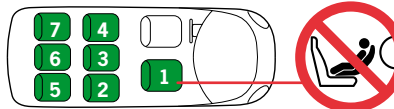

Car manufacturer	Model	1st year of production	Approved seats
Alfa Romeo	147	2000	2,4
	156	1997	2,4
	159	2006	2,4
	Giulia	2015	2,4
	Giulietta	2010	2,4
	Mito	2008	2,4
	Stelvio	2017	2,4
Audi	A1	2010	2,4
	A2	2000	2,4
	A3, S3	1997	2,4
	A3, S3	2003	2,4
	A3 sportback	2003	2,4
	A3 cabrio	2008	2,4
	A4, S4, RS4	1998	1,2,4
	A4 avant	1996	2,4
	A4, S4, RS4	2000	1,2,4
	A4 avant	2000	1,2,4
	A4 cabrio	2002	1,2,4
	A4 imo	2015	1,2,4
	A4 avant	2015	1,2,4
	A5, S5	2007	1,2,4
	A5 sportback	2009	1,2,4
	A5 cabrio	2009	2,4
	A5 coupe	2016	1,2,4
	A6, S6, RS6	1998	2,4
	A6, S6, RS6	2004	1,2,4
	A6	2018	1,2,4
	A7	2010	2,4
	A7	2018	1,2,4
	A8, S8	1998	2,4
	A8	2018	2,4
	Q2	2016	1,2,4
	Q3	2010	1,2,4
	Q3	2018	1,2,4
	Q5	2008	1,2,4
	Q5	2016	1,2,4
	Q7	2006	1,2,4
	Q7	2015	1,2,4
	TT	2015	1,2,4
BMW	1 serie	2005	2,4
	2 serie Active tourer	2014	2,4
	2 serie Gran tourer	2015	2,4
	3 serie	1998	2,4
	3 serie Sedan	2018	2,4
	4 serie Gran coupe	2014	2,4
	5 serie	2000	2,4
	5 serie Limousine	2016	2,4
	5 serie Touring	2017	2,4
	6 serie	2003	2,4
	6 serie GT	2017	2,4
	7 serie	2001	2,4
	7 serie	2015	2,4
	8 serie Coupe	2018	2,4
	i3	2013	2,4
	Mini	2006	2,4

Car manufacturer	Model	1st year of production	Approved seats
	Mini Clubman	2007	2,4
	Mini Clubman	2015	1,2,4
	Mini Countryman	2010	2,4
	Mini Countryman	2016	1,2,4
	X1	2004	2,4
	X1	2015	2,4
	X3	2004	2,4
	X3	2017	2,4
	X4	2018	2,4
	X5	2004	2,4
	X5	2013	2,4
	X5	2018	2,4
	X6	2008	2,4
	X6	2019	2,4
	X7	2018	2,4,7
	Z4	2018	1
Chevrolet	Aveo	2006	2,4
	Captiva	2006	2,4
	Cruze	2009	2,4
	Epica	2006	2,4
	Kalos	2002	2,4
	Lacetti	2004	2,4
	Malibu	2011	2,4
	Matiz	2005	2,4
	Nubira	2009	2,4
	Orlando	2011	2,4
	Spark	2009	2,4
	Trax	2013	2,4
Chrysler	300 CC	2008	2,4
	Dodge Caliber	2006	2,4
	Dodge Nitro	2006	2,4
	Dodge RAM	2002	2,4
	Jeep Commander	2006	2,4
	Jeep Grand Cherokee	2010	2,4
	Jeep Wrangler	2011	2,4
	PT cruiser	2000	2,4
	Sebring	2007	2,4
	Voyager	2001	2,4
Citroën	Berlingo	2008	1,2*,4*
	Berlingo Multispace	2012	2*,4*
	Berlingo	2018	2*,3,4*
	C1	2005	2,4
	C1	2014	2,4
	C2	2004	2,4
	C3	2004	2,4
	C3	2016	1,2,4
	C3 Picasso	2013	2,4
	C3 Aircross	2017	2,4
	C4	2004	2,4
	C4 Aircross	2012	2,4
	C4 Cactus	2014	2,4
	C4 Picasso	2007	1,2*,3,4*
	C4 Picasso	2013	2,3,4
	C4 Grande Picasso	2007	1,2*,3,4*
	C4 Grande Picasso	2013	2,3,4